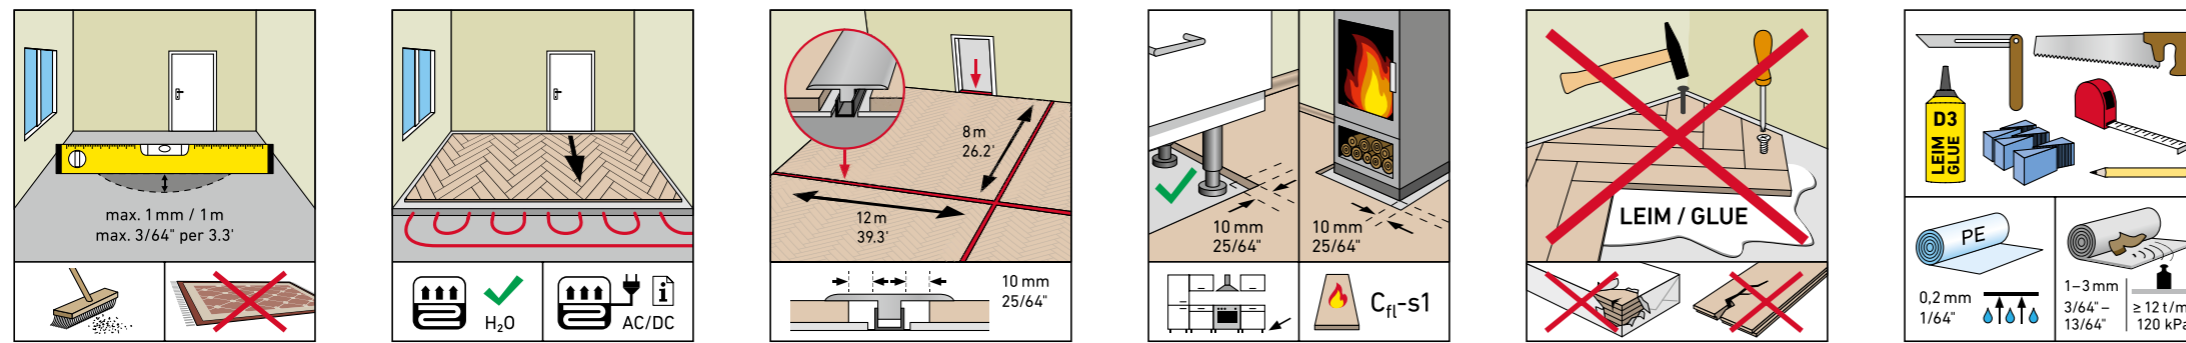

# HERRINGBONE

BY SWISS KRONO GROUP

SWISS KRONO TEX GMBH & CO. KG  
 Wittstocker Chaussee 1  
 D-16909 Heiligengrabe / Germany  
[www.swisskrono.com/de](http://www.swisskrono.com/de)

Installation clip:  
 YouTube-Chanel  
**SWISS KRONO**  
 Heiligengrabe