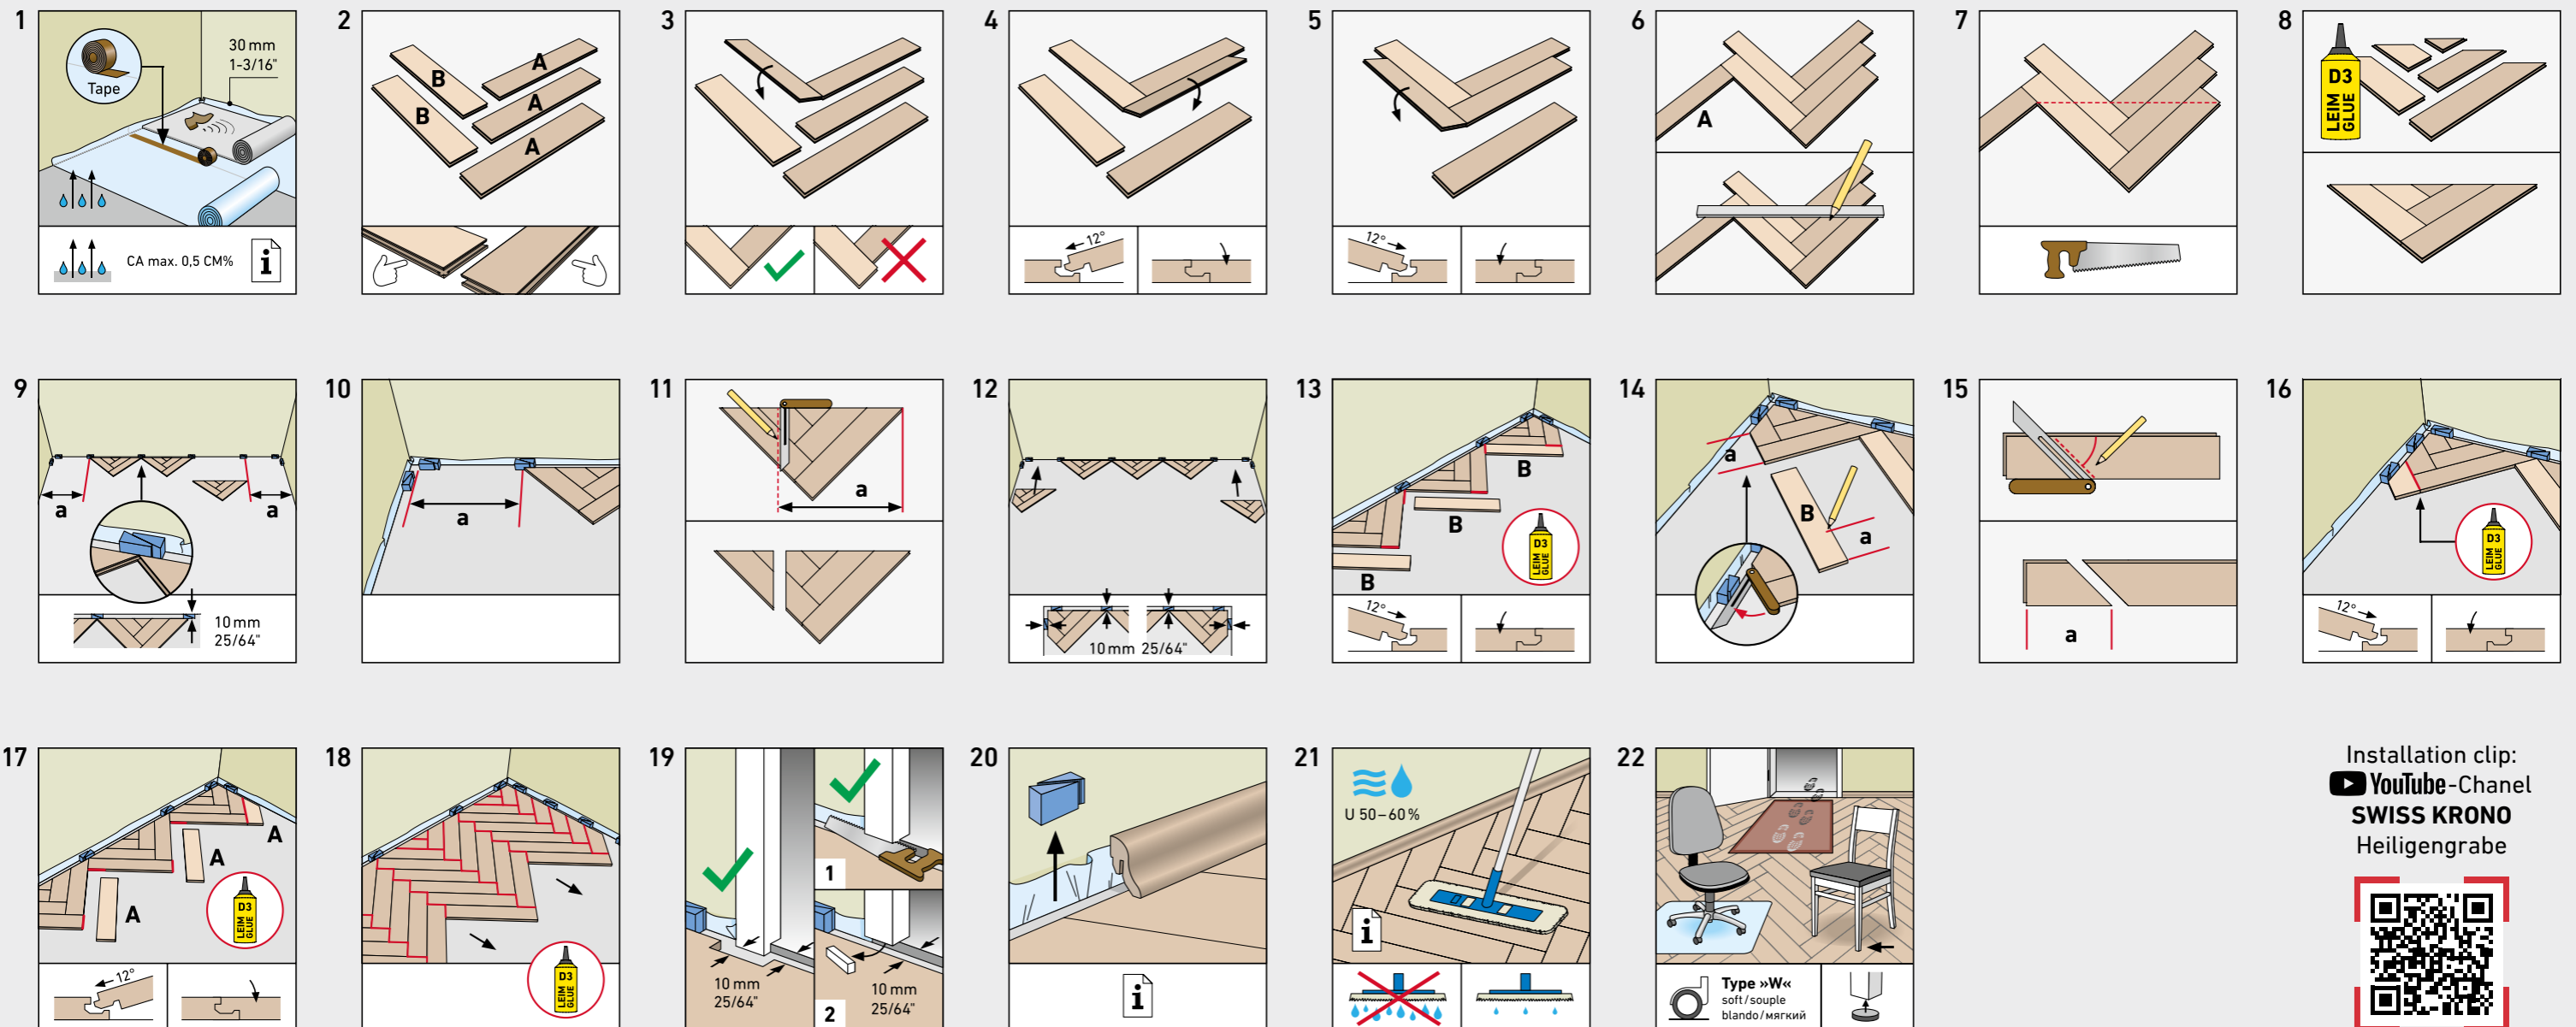

# HERRINGBONE

BY SWISS KRONO GROUP

SWISS KRONO TEX GMBH & CO. KG  
 Wittstocker Chaussee 1  
 D-16909 Heiligengrabe / Germany  
[www.swisskrono.com/de](http://www.swisskrono.com/de)

Installation clip:  
 YouTube-Chanel  
**SWISS KRONO**  
 Heiligengrabe